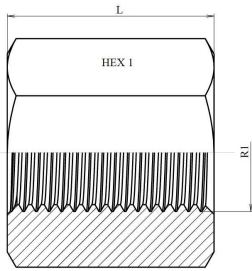

**Hexagonal adaptor BSP fixed female-BSP fixed female**

Carbon steel

Part n°	R1	L	HEX 1
<b>S1031004</b>	1/4" BSP	23	19
<b>S1031006</b>	3/8" BSP	31	22
<b>S1031008</b>	1/2" BSP	35	27
<b>S1031012</b>	3/4" BSP	45	32
<b>S1031016</b>	1" BSP	50	41
<b>S1031020</b>	1"1/4 BSP	55	50
<b>S1031024</b>	1"1/2 BSP	54	55